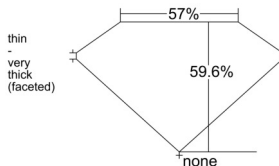

GIA®

FACSIMILE

GIA REPORT 1537992795

Verify this report at GIA.edu

GIA NATURAL DIAMOND DOSSIER®

November 13, 2025
GIA Report Number 1537992795
Shape and Cutting Style ..... Heart Brilliant
Measurements ..... 4.94 x 5.78 x 3.44 mm

GRADING RESULTS

Carat Weight ..... 0.56 carat
Color Grade ..... H
Clarity Grade VS2

ADDITIONAL GRADING INFORMATION

Polish ..... Excellent
Symmetry ..... Very Good
Fluorescence ..... None
Clarity Characteristics ..... Crystal, Cloud
Inscription(s): GIA 1537992795

PROPORTIONS

Profile not to actual proportions

GRADING SCALES

GIA COLOR SCALE		GIA CLARITY SCALE			
COLORLESS	D	VERY VERY SLIGHTLY INCLUDED	FLAWLESS		
	E		INTERNALLY FLAWLESS		
	F	VERY SLIGHTLY INCLUDED	VVS₁		
	G		VVS₂		
	H		VS₁		
	NEAR COLORLESS	I	SLIGHTLY INCLUDED	VS₂	
		J		SI₁	
		FAINT	K	INCLUDED	SI₂
			L		I₁
			M		I₂
VERT LIGHT	N	LIGHT	I₃		
	O				
	P				
	Q				
	R