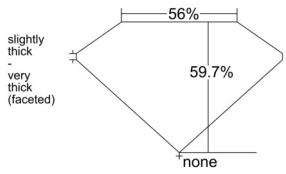

GIA®

FACSIMILE

GIA REPORT 1545597527

Verify this report at GIA.edu

GIA NATURAL DIAMOND DOSSIER®

February 06, 2026
GIA Report Number 1545597527
Shape and Cutting Style ..... Heart Brilliant
Measurements ..... 5.83 x 6.62 x 3.95 mm

GRADING RESULTS

Carat Weight ..... 0.90 carat
Color Grade ..... F
Clarity Grade VVS1

ADDITIONAL GRADING INFORMATION

Polish ..... Excellent
Symmetry ..... Very Good
Fluorescence ..... None
Clarity Characteristics ..... Needle
Inscription(s): GIA 1545597527

PROPORTIONS

Profile not to actual proportions

GRADING SCALES

GIA COLOR SCALE		GIA CLARITY SCALE			
COLORLESS	D	VERY VERY SLIGHTLY INCLUDED	FLAWLESS		
	E		INTERNALLY FLAWLESS		
	F	VERY SLIGHTLY INCLUDED	VVS₁		
	G		VVS₂		
	H		VS₁		
	NEAR COLORLESS	I	SLIGHTLY INCLUDED	VS₂	
		J		SI₁	
		FAINT	K	INCLUDED	SI₂
			L		I₁
			M		I₂
VERT LIGHT	N	LIGHT	I₃		
	O				
	P				
	Q				
	R