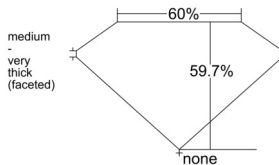

GIA®

FACSIMILE

GIA REPORT 1549519854

Verify this report at GIA.edu

GIA NATURAL DIAMOND DOSSIER®

January 28, 2026
GIA Report Number 1549519854
Shape and Cutting Style ..... Heart Brilliant
Measurements ..... 5.95 x 6.60 x 3.94 mm

GRADING RESULTS

Carat Weight ..... 0.90 carat
Color Grade ..... F
Clarity Grade VVS2

ADDITIONAL GRADING INFORMATION

Polish ..... Excellent
Symmetry ..... Excellent
Fluorescence ..... None
Clarity Characteristics ..... Cloud, Pinpoint
Inscription(s): GIA 1549519854

PROPORTIONS

Profile not to actual proportions

GRADING SCALES

GIA COLOR SCALE		GIA CLARITY SCALE			
COLORLESS	D	VERY VERY SLIGHTLY INCLUDED	FLAWLESS		
	E		INTERNALLY FLAWLESS		
	F	VERY SLIGHTLY INCLUDED	VVS₁		
	G		VVS₂		
	H		VS₁		
	NEAR COLORLESS	I	SLIGHTLY INCLUDED	VS₂	
		J		SI₁	
		FAINT	K	INCLUDED	SI₂
			L		I₁
			M		I₂
VERT LIGHT	N	INCLUDED	I₃		
	O				
	P				
	Q				
	R				
LIGHT	S				
	T				
	U				
	V				
	W				
	X				
Y					
Z