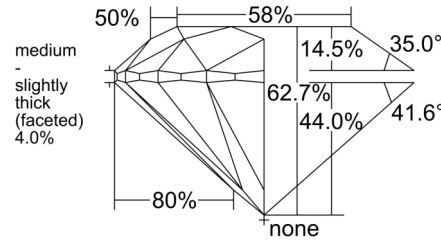

GIA NATURAL DIAMOND GRADING REPORT

June 08, 2026  
 GIA Report Number ..... 1557442766  
 Shape and Cutting Style ..... Round Brilliant  
 Measurements ..... 6.48 - 6.51 x 4.07 mm

GRADING RESULTS

Carat Weight ..... 1.05 carat  
 Color Grade ..... J  
 Clarity Grade ..... VS2  
 Cut Grade ..... Excellent

PROPORTIONS

Profile to actual proportions

CLARITY CHARACTERISTICS

KEY TO SYMBOLS\*

-  Cloud
-  Crystal
-  Feather
-  Needle

\* Red symbols denote internal characteristics (inclusions). Green or black symbols denote external characteristics (blemishes). Diagram is an approximate representation of the diamond, and symbols shown indicate type, position, and approximate size of clarity characteristics. All clarity characteristics may not be shown. Details of finish are not shown.