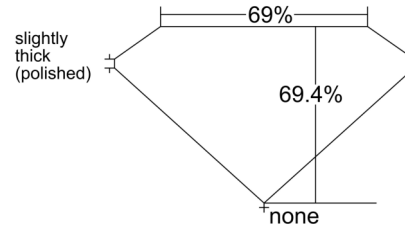

GIA NATURAL DIAMOND GRADING REPORT

June 23, 2026
 GIA Report Number 2235985448
 Shape and Cutting Style Emerald Cut
 Measurements 7.70 x 5.27 x 3.66 mm

GRADING RESULTS

Carat Weight 1.50 carat
 Color Grade F
 Clarity Grade VVS2

Profile not to actual proportions

CLARITY CHARACTERISTICS

KEY TO SYMBOLS*

- Pinpoint
- ∖ Needle
- ☉ Cloud

* Red symbols denote internal characteristics (inclusions). Green or black symbols denote external characteristics (blemishes). Diagram is an approximate representation of the diamond, and symbols shown indicate type, position, and approximate size of clarity characteristics. All clarity characteristics may not be shown. Details of finish are not shown.