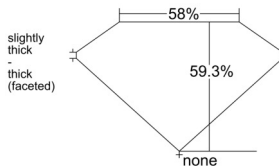

GIA®

FACSIMILE

GIA REPORT *****67427

Verify this report at GIA.edu

GIA NATURAL DIAMOND DOSSIER®

April 22, 2025
GIA Report Number *****67427
Shape and Cutting Style ..... Heart Brilliant
Measurements ..... 4.85 x 5.68 x 3.37 mm

GRADING RESULTS

Carat Weight ..... 0.52 carat
Color Grade I
Clarity Grade VS1

ADDITIONAL GRADING INFORMATION

Polish ..... Excellent
Symmetry ..... Excellent
Fluorescence ..... Faint
Clarity Characteristics ..... Crystal, Cloud, Pinpoint
Inscription(s): GIA *****67427

PROPORTIONS

Profile not to actual proportions

GRADING SCALES

GIA COLOR SCALE		GIA CLARITY SCALE			
COLORLESS	D	VERY VERY SLIGHTLY INCLUDED	FLAWLESS		
	E		INTERNALLY FLAWLESS		
	F	VERY SLIGHTLY INCLUDED	VVS₁		
	G		VVS₂		
	H		VS₁		
	NEAR COLORLESS	I	SLIGHTLY INCLUDED	VS₂	
		J		SI₁	
		FAINT	K	INCLUDED	SI₂
			L		I₁
			M		I₂
VERT LIGHT	N	LIGHT	I₃		
	O				
	P				
	Q				
	R