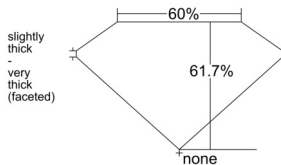

GIA®

FACSIMILE

GIA REPORT 2536051041

Verify this report at GIA.edu

GIA NATURAL DIAMOND DOSSIER®

August 07, 2025
GIA Report Number 2536051041
Shape and Cutting Style ..... Heart Brilliant
Measurements ..... 5.52 x 6.52 x 4.02 mm

GRADING RESULTS

Carat Weight ..... 0.91 carat
Color Grade ..... K
Clarity Grade VVS2

ADDITIONAL GRADING INFORMATION

Polish ..... Excellent
Symmetry ..... Excellent
Fluorescence ..... None
Clarity Characteristics..... Needle, Pinpoint, Surface Graining
Inscription(s): GIA 2536051041

PROPORTIONS

Profile not to actual proportions

GRADING SCALES

GIA COLOR SCALE		GIA CLARITY SCALE	
COLORLESS	D	VERY VERY SLIGHTLY INCLUDED	FLAWLESS
	E		INTERNALLY FLAWLESS
	F		VVS₁
	G		VVS₂
	H		VS₁
	I		VS₂
	J		SI₁
	K		SI₂
	L		I₁
	M		I₂
NEAR COLORLESS	N	SLIGHTLY INCLUDED	I₃
	O		
	P		
	Q		
FAINT	R		
	S		
	T		
	U		
VERT LIGHT	V		
	W		
	X		
	Y		
LIGHT	Z