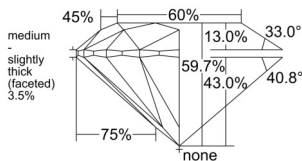

GIA®

FACSIMILE

GIA REPORT 2537843935

Verify this report at GIA.edu

GIA NATURAL DIAMOND DOSSIER®

October 29, 2025
GIA Report Number 2537843935
Shape and Cutting Style ..... Round Brilliant
Measurements ..... 5.76 - 5.79 x 3.45 mm

GRADING RESULTS

Carat Weight ..... 0.71 carat
Color Grade ..... F
Clarity Grade VS1
Cut Grade ..... Excellent

ADDITIONAL GRADING INFORMATION

Polish ..... Excellent
Symmetry ..... Excellent
Fluorescence ..... None
Clarity Characteristics ..... Crystal, Cloud
Inscription(s): GIA 2537843935

PROPORTIONS

Profile to actual proportions

GRADING SCALES

GIA COLOR SCALE	GIA CLARITY SCALE	GIA CUT SCALE	
D	FLAWLESS	EXCELLENT	
E	INTERNALLY FLAWLESS		
F		VVS₁	VERY GOOD
G	VVS₂		
H	VS₁	GOOD	
I	VS₂		
J	SI₁	FAIR	
K	SI₂		
L	I₁	POOR	
M			
N			
O	I₂		
P			
Q			
R	I₃		
S			
T			
U			
V			
W			
X			
Y			
Z