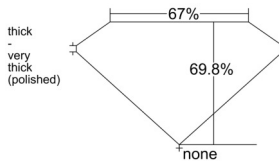

GIA®

FACSIMILE

GIA REPORT 2557106891

Verify this report at GIA.edu

GIA NATURAL DIAMOND DOSSIER®

April 27, 2026
GIA Report Number 2557106891
Shape and Cutting Style ..... **Cut-Cornered Rectangular Modified Brilliant**
Measurements ..... 5.70 x 4.35 x 3.04 mm

GRADING RESULTS

Carat Weight ..... 0.70 carat
Color Grade ..... G
Clarity Grade VS1

ADDITIONAL GRADING INFORMATION

Polish ..... Excellent
Symmetry ..... Excellent
Fluorescence ..... None
Clarity Characteristics ..... Crystal, Cloud
Inscription(s): GIA 2557106891

PROPORTIONS

Profile not to actual proportions

GRADING SCALES

GIA COLOR SCALE		GIA CLARITY SCALE			
COLORLESS	D	VERY VERY SLIGHTLY INCLUDED	FLAWLESS		
	E		INTERNALLY FLAWLESS		
	F	VERY SLIGHTLY INCLUDED	VVS₁		
	G		VVS₂		
	H		VS₁		
	NEAR COLORLESS	I	SLIGHTLY INCLUDED	VS₂	
		J		SI₁	
		FAINT	K	INCLUDED	SI₂
			L		I₁
			M		I₂
N			I₃		
VERT LIGHT	O	LIGHT			
	P				
	Q				
	R				
	S				
	T				
LIGHT	U				
	V				
	W				
	X				
Y					
Z