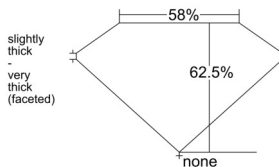

GIA®

FACSIMILE

GIA REPORT 3545666346

Verify this report at GIA.edu

GIA NATURAL DIAMOND DOSSIER®

February 18, 2026
GIA Report Number 3545666346
Shape and Cutting Style ..... Heart Brilliant
Measurements ..... 5.28 x 5.88 x 3.68 mm

GRADING RESULTS

Carat Weight ..... 0.70 carat
Color Grade I
Clarity Grade VS1

ADDITIONAL GRADING INFORMATION

Polish ..... Excellent
Symmetry ..... Excellent
Fluorescence ..... Faint
Clarity Characteristics ..... Crystal, Pinpoint
Inscription(s): GIA 3545666346

PROPORTIONS

Profile not to actual proportions

GRADING SCALES

GIA COLOR SCALE		GIA CLARITY SCALE			
COLORLESS	D	VERY VERY SLIGHTLY INCLUDED	FLAWLESS		
	E		INTERNALLY FLAWLESS		
	F	VERY SLIGHTLY INCLUDED	VVS₁		
	G		VVS₂		
	H		VS₁		
	NEAR COLORLESS	I	SLIGHTLY INCLUDED	VS₂	
		J		SI₁	
		FAINT	K	INCLUDED	SI₂
			L		I₁
			M		I₂
VERT LIGHT	N	LIGHT	I₃		
	O				
	P				
	Q				
LIGHT	R				
	S				
	T				
	U				
	V				
	W				
	X				
	Y				
	Z