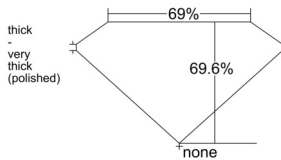

GIA®

FACSIMILE

GIA REPORT 3555157434

Verify this report at GIA.edu

GIA NATURAL DIAMOND DOSSIER®

April 30, 2026
GIA Report Number 3555157434
Shape and Cutting Style ..... **Cut-Cornered Rectangular Modified Brilliant**
Measurements ..... 6.26 x 4.29 x 2.99 mm

GRADING RESULTS

Carat Weight ..... 0.71 carat
Color Grade I
Clarity Grade VS1

ADDITIONAL GRADING INFORMATION

Polish ..... Excellent
Symmetry ..... Excellent
Fluorescence ..... None
Clarity Characteristics ..... Crystal, Cloud, Pinpoint
Inscription(s): GIA 3555157434

PROPORTIONS

Profile not to actual proportions

GRADING SCALES

GIA COLOR SCALE		GIA CLARITY SCALE			
COLORLESS	D	VERY VERY SLIGHTLY INCLUDED	FLAWLESS		
	E		INTERNALLY FLAWLESS		
	F	VERY SLIGHTLY INCLUDED	VVS₁		
	G		VVS₂		
	NEAR COLORLESS	H	SLIGHTLY INCLUDED	VS₁	
		I		VS₂	
		FAINT	J	SLIGHTLY INCLUDED	S₁
			K		S₂
	L		I₁		
	LIGHT		M	INCLUDED	I₂
N			I₃		
O					
P					
Q					
R