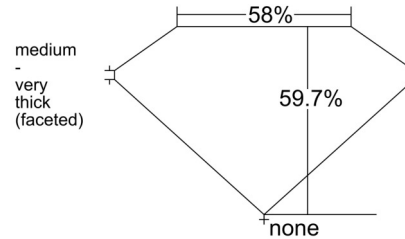

PROPORTIONS

Profile not to actual proportions