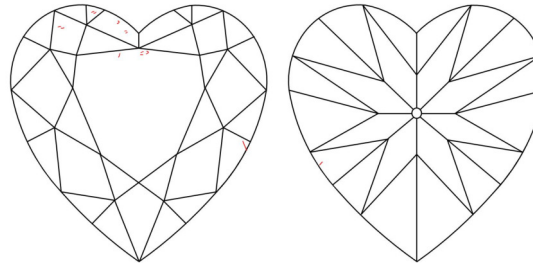

GIA NATURAL DIAMOND GRADING REPORT

October 21, 2025
 GIA Report Number 5232754991
 Shape and Cutting Style Heart Brilliant
 Measurements 5.84 x 6.91 x 4.13 mm

GRADING RESULTS

Carat Weight 1.01 carat
 Color Grade E
 Clarity Grade VS1

ADDITIONAL GRADING INFORMATION

Polish Excellent
 Symmetry Excellent
 Fluorescence None
 Inscription(s): GIA 5232754991

Comments: Additional clouds are not shown. Pinpoints are not shown.

PROPORTIONS

Profile not to actual proportions

CLARITY CHARACTERISTICS

KEY TO SYMBOLS*

- Feather
- Cloud

* Red symbols denote internal characteristics (inclusions). Green or black symbols denote external characteristics (blemishes). Diagram is an approximate representation of the diamond, and symbols shown indicate type, position, and approximate size of clarity characteristics. All clarity characteristics may not be shown. Details of finish are not shown.