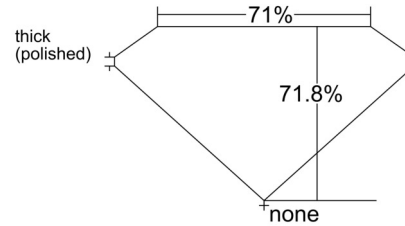

GIA NATURAL DIAMOND GRADING REPORT

June 25, 2026
 GIA Report Number 5232988978
 Shape and Cutting Style Square Modified Brilliant
 Measurements 5.77 x 5.75 x 4.13 mm

GRADING RESULTS

Carat Weight 1.21 carat
 Color Grade E
 Clarity Grade VS1

ADDITIONAL GRADING INFORMATION

Polish Excellent
 Symmetry Excellent
 Fluorescence None
 Inscription(s): GIA 5232988978

Comments: Additional clouds are not shown. Pinpoints are not shown.

PROPORTIONS

Profile not to actual proportions

* Red symbols denote internal characteristics (inclusions). Green or black symbols denote external characteristics (blemishes). Diagram is an approximate representation of the diamond, and symbols shown indicate type, position, and approximate size of clarity characteristics. All clarity characteristics may not be shown. Details of finish are not shown.