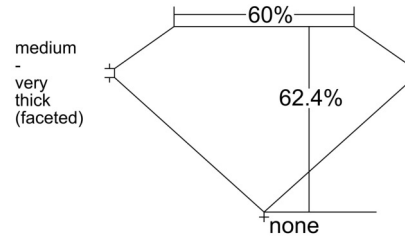

GIA NATURAL DIAMOND GRADING REPORT

June 05, 2025
 GIA Report Number 5523287257
 Shape and Cutting Style Oval Brilliant
 Measurements 8.81 x 5.86 x 3.66 mm

GRADING RESULTS

Carat Weight 1.20 carat
 Color Grade E
 Clarity Grade VS1

ADDITIONAL GRADING INFORMATION

Polish Excellent
 Symmetry Very Good
 Fluorescence None
 Inscription(s): GIA 5523287257

Comments: Additional clouds are not shown. Pinpoints are not shown.

PROPORTIONS

Profile not to actual proportions

CLARITY CHARACTERISTICS

KEY TO SYMBOLS*

- Crystal
- ⊗ Cloud
- ~ Feather
- \\ Needle

* Red symbols denote internal characteristics (inclusions). Green or black symbols denote external characteristics (blemishes). Diagram is an approximate representation of the diamond, and symbols shown indicate type, position, and approximate size of clarity characteristics. All clarity characteristics may not be shown. Details of finish are not shown.