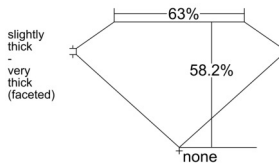

GIA®

FACSIMILE

GIA REPORT 6521526546

Verify this report at GIA.edu

GIA NATURAL DIAMOND DOSSIER®

June 18, 2025
GIA Report Number 6521526546
Shape and Cutting Style ..... Heart Brilliant
Measurements ..... 5.49 x 6.17 x 3.59 mm

GRADING RESULTS

Carat Weight ..... 0.70 carat
Color Grade ..... H
Clarity Grade VVS1

ADDITIONAL GRADING INFORMATION

Polish ..... Very Good
Symmetry ..... Excellent
Fluorescence ..... None
Clarity Characteristics ..... Feather
Inscription(s): GIA 6521526546

PROPORTIONS

Profile not to actual proportions

GRADING SCALES

GIA COLOR SCALE		GIA CLARITY SCALE	
COLORLESS	D	VERY VERY SLIGHTLY INCLUDED	FLAWLESS
	E		INTERNALLY FLAWLESS
	F		VVS₁
	G		VVS₂
	H		VS₁
	I		VS₂
	J		SI₁
	K		SI₂
	L		I₁
	M		I₂
NEAR COLORLESS	N	SLIGHTLY INCLUDED	I₃
	O		
	P		
	Q		
FAINT	R		
	S		
	T		
	U		
VERT LIGHT	V		
	W		
	X		
	Y		
LIGHT	Z