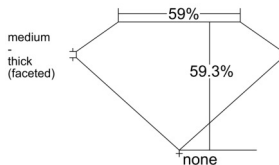

GIA®

FACSIMILE

GIA REPORT 6532490171

Verify this report at GIA.edu

GIA NATURAL DIAMOND DOSSIER®

September 20, 2025
GIA Report Number 6532490171
Shape and Cutting Style ..... Heart Brilliant
Measurements ..... 5.26 x 6.17 x 3.66 mm

GRADING RESULTS

Carat Weight ..... 0.71 carat
Color Grade ..... K
Clarity Grade VVS2

ADDITIONAL GRADING INFORMATION

Polish ..... Excellent
Symmetry ..... Excellent
Fluorescence ..... Faint
Clarity Characteristics ..... Pinpoint
Inscription(s): GIA 6532490171

PROPORTIONS

Profile not to actual proportions

GRADING SCALES

GIA COLOR SCALE		GIA CLARITY SCALE	
COLORLESS	D	VERY VERY SLIGHTLY INCLUDED	FLAWLESS
	E		INTERNALLY FLAWLESS
	F		VVS₁
	G		VVS₂
	H		VS₁
	I		VS₂
	J		SI₁
	K		SI₂
	L		I₁
	M		I₂
NEAR COLORLESS	N	SLIGHTLY INCLUDED	I₃
	O		
	P		
	Q		
FAINT	R		
	S		
	T		
	U		
VERT LIGHT	V		
	W		
	X		
	Y		
LIGHT	Z