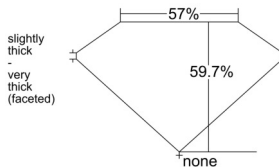

GIA®

FACSIMILE

GIA REPORT 6545514871

Verify this report at GIA.edu

GIA NATURAL DIAMOND DOSSIER®

January 27, 2026
GIA Report Number 6545514871
Shape and Cutting Style ..... Heart Brilliant
Measurements ..... 5.72 x 6.79 x 4.05 mm

GRADING RESULTS

Carat Weight ..... 0.92 carat
Color Grade ..... H
Clarity Grade SI1

ADDITIONAL GRADING INFORMATION

Polish ..... Excellent
Symmetry ..... Very Good
Fluorescence ..... Faint
Clarity Characteristics ..... Crystal, Cloud, Feather
Inscription(s): GIA 6545514871

PROPORTIONS

Profile not to actual proportions

GRADING SCALES

GIA COLOR SCALE		GIA CLARITY SCALE			
COLORLESS	D	VERY VERY SLIGHTLY INCLUDED	FLAWLESS		
	E		INTERNALLY FLAWLESS		
	F	VERY SLIGHTLY INCLUDED	VVS₁		
	G		VVS₂		
	H		VS₁		
	NEAR COLORLESS	I	SLIGHTLY INCLUDED	VS₂	
		J		SI₁	
		FAINT	K	INCLUDED	SI₂
			L		I₁
			M		I₂
VERT LIGHT	N	LIGHT	I₃		
	O				
	P				
	Q				
	R