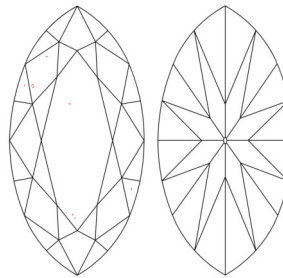

**GIA NATURAL DIAMOND GRADING REPORT**

June 18, 2026  
 GIA Report Number ..... 6552507511  
 Shape and Cutting Style ..... Marquise Brilliant  
 Measurements ..... 9.61 x 5.19 x 3.41 mm

**GRADING RESULTS**

Carat Weight ..... 1.02 carat  
 Color Grade ..... D  
 Clarity Grade ..... VS1

**ADDITIONAL GRADING INFORMATION**

Polish ..... Excellent  
 Symmetry ..... Excellent  
 Fluorescence ..... None  
 Inscription(s): GIA 6552507511  
**Comments:** Pinpoints are not shown.

**PROPORTIONS**

Profile not to actual proportions

**CLARITY CHARACTERISTICS**

**KEY TO SYMBOLS\***

- Crystal
- ∖ Needle

**GRADING SCALES**

GIA COLOR SCALE		GIA CLARITY SCALE	
COLOURLESS	D	NEAR COLOURLESS	FLAWLESS
	E		INTERNALLY FLAWLESS
	F		VERY VERY SLIGHTLY INCLUDED
G	VVS <sub>2</sub>		
FANT	H	VERY SLIGHTLY INCLUDED	VS <sub>1</sub>
	I		VS <sub>2</sub>
	J		SLIGHTLY INCLUDED
K	SI <sub>2</sub>		
VERY LIGHT	L	INCLUDED	I <sub>1</sub>
	M		I <sub>2</sub>
	N		I <sub>3</sub>
	O		
	P		
	Q		
	R		
LIGHT	S		
	T		
	U		
	V		
	W		
X			
Y			
Z			

THE SECURITY FEATURES IN THIS DOCUMENT, INCLUDING THE HOLOGRAM, SECURITY SCREEN AND MICROPRINT LINES, IN ADDITION TO THOSE NOT LISTED, EXCEED DOCUMENT SECURITY INDUSTRY GUIDELINES.

\* Red symbols denote internal characteristics (inclusions). Green or black symbols denote external characteristics (blemishes). Diagram is an approximate representation of the diamond, and symbols shown indicate type, position, and approximate size of clarity characteristics. All clarity characteristics may not be shown. Details of finish are not shown.