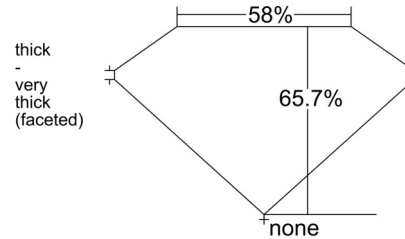

**GIA NATURAL DIAMOND GRADING REPORT**

June 18, 2026  
 GIA Report Number ..... 6552507511  
 Shape and Cutting Style ..... Marquise Brilliant  
 Measurements ..... 9.61 x 5.19 x 3.41 mm

**GRADING RESULTS**

Carat Weight ..... 1.02 carat  
 Color Grade ..... D  
 Clarity Grade ..... VS1

**ADDITIONAL GRADING INFORMATION**

Polish ..... Excellent  
 Symmetry ..... Excellent  
 Fluorescence ..... None  
 Inscription(s): GIA 6552507511  
**Comments:** Pinpoints are not shown.

**PROPORTIONS**

Profile not to actual proportions

**CLARITY CHARACTERISTICS**

**KEY TO SYMBOLS\***

- Crystal
- ∖ Needle

**GRADING SCALES**

GIA COLOR SCALE		GIA CLARITY SCALE	
COLOURLESS	D	NEAR COLOURLESS	FLAWLESS
	E		INTERNALLY FLAWLESS
	F		VERY VERY SLIGHTLY INCLUDED
G	VVS <sub>2</sub>		
FANT	H	VERY SLIGHTLY INCLUDED	VS <sub>1</sub>
	I		VS <sub>2</sub>
	J		SLIGHTLY INCLUDED
K	SI <sub>2</sub>		
VERY LIGHT	L	INCLUDED	I <sub>1</sub>
	M		I <sub>2</sub>
	N		I <sub>3</sub>
	O		
	P		
	Q		
	R		
LIGHT	S		
	T		
	U		
	V		
	W		
X			
Y			
Z			