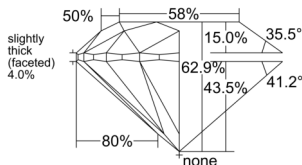

GIA®

FACSIMILE

GIA REPORT 6555140043

Verify this report at GIA.edu

GIA NATURAL DIAMOND DOSSIER®

April 29, 2026
GIA Report Number 6555140043
Shape and Cutting Style ..... Round Brilliant
Measurements ..... 6.10 - 6.14 x 3.85 mm

GRADING RESULTS

Carat Weight ..... 0.90 carat
Color Grade I
Clarity Grade VVS1
Cut Grade ..... Excellent

ADDITIONAL GRADING INFORMATION

Polish ..... Excellent
Symmetry ..... Excellent
Fluorescence ..... Strong Blue
Clarity Characteristics..... Pinpoint, Feather, Indented Natural
Inscription(s): GIA 6555140043

PROPORTIONS

Profile to actual proportions

GRADING SCALES

GIA COLOR SCALE	GIA CLARITY SCALE	GIA CUT SCALE	
D	FLAWLESS	EXCELLENT	
E	INTERNALLY FLAWLESS		
F		VVS₁	VERY GOOD
G	VVS₂		
H	VS₁	GOOD	
I	VS₂		
J	SI₁	FAIR	
K	SI₂		
L	I₁	POOR	
M	I₂		
N	I₃		
O			
P			
Q			
R			
S			
T			
U			
V			
W			
X			
Y			
Z