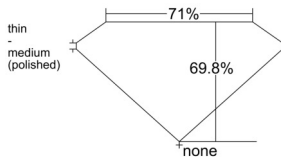

GIA®

FACSIMILE

GIA REPORT 6555377370

Verify this report at GIA.edu

GIA NATURAL DIAMOND DOSSIER®

May 29, 2026
GIA Report Number 6555377370
Shape and Cutting Style ..... Square Modified Brilliant
Measurements ..... 5.53 x 5.46 x 3.82 mm

GRADING RESULTS

Carat Weight ..... 0.90 carat
Color Grade ..... F
Clarity Grade S11

ADDITIONAL GRADING INFORMATION

Polish ..... Excellent
Symmetry ..... Very Good
Fluorescence ..... None
Clarity Characteristics..... Feather, Crystal
Inscription(s): GIA 6555377370

PROPORTIONS

Profile not to actual proportions

GRADING SCALES

GIA COLOR SCALE		GIA CLARITY SCALE	
COLORLESS	D	VERY VERY SLIGHTLY INCLUDED	FLAWLESS
	E		INTERNALLY FLAWLESS
	F		VVS₁
	G		VVS₂
	H		VS₁
	I		VS₂
	J		S1₁
	K		S1₂
	L		I₁
	M		I₂
NEAR COLORLESS	N	SLIGHTLY INCLUDED	I₃
	O		
	P		
	Q		
FAINT	R		
	S		
	T		
	U		
VERY LIGHT	V		
	W		
	X		
	Y		
LIGHT	Z