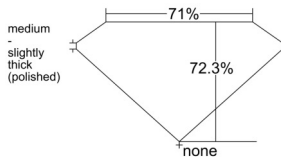

GIA®

FACSIMILE

GIA REPORT 6555378912

Verify this report at GIA.edu

GIA NATURAL DIAMOND DOSSIER®

May 29, 2026
GIA Report Number 6555378912
Shape and Cutting Style ..... Square Modified Brilliant
Measurements ..... 5.43 x 5.34 x 3.87 mm

GRADING RESULTS

Carat Weight ..... 0.90 carat
Color Grade ..... G
Clarity Grade SI1

ADDITIONAL GRADING INFORMATION

Polish ..... Excellent
Symmetry ..... Very Good
Fluorescence ..... None
Clarity Characteristics ..... Cloud, Crystal
Inscription(s): GIA 6555378912

PROPORTIONS

Profile not to actual proportions

GRADING SCALES

GIA COLOR SCALE		GIA CLARITY SCALE	
COLORLESS	D	VERY VERY SLIGHTLY INCLUDED	FLAWLESS
	E		INTERNALLY FLAWLESS
	F		VVS₁
	G		VVS₂
	H		VS₁
	I		VS₂
	J		SI₁
	K		SI₂
	L		I₁
	M		I₂
NEAR COLORLESS	N	SLIGHTLY INCLUDED	I₃
	O		
	P		
	Q		
FAINT	R		
	S		
	T		
	U		
VERT LIGHT	V		
	W		
	X		
	Y		
LIGHT	Z