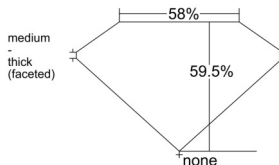

GIA®

FACSIMILE

GIA REPORT 7533079406

Verify this report at gia.edu

GIA NATURAL DIAMOND DOSSIER®

August 11, 2025
GIA Report Number 7533079406
Shape and Cutting Style ..... Heart Brilliant
Measurements ..... 5.76 x 6.75 x 4.02 mm

GRADING RESULTS

Carat Weight ..... 0.92 carat
Color Grade ..... K
Clarity Grade VS1

ADDITIONAL GRADING INFORMATION

Polish ..... Excellent
Symmetry ..... Excellent
Fluorescence ..... None
Clarity Characteristics ..... Crystal
Inscription(s): GIA 7533079406

PROPORTIONS

Profile not to actual proportions

GRADING SCALES

GIA COLOR SCALE		GIA CLARITY SCALE			
COLORLESS	D	VERY VERY SLIGHTLY INCLUDED	FLAWLESS		
	E		INTERNALLY FLAWLESS		
	F	VERY SLIGHTLY INCLUDED	VVS₁		
	G		VVS₂		
	H		VS₁		
	NEAR COLORLESS	I	SLIGHTLY INCLUDED	VS₂	
		J		SI₁	
		FAINT	K	INCLUDED	SI₂
			L		I₁
			M		I₂
VERT LIGHT	N	NOT GRADED	I₃		
	O				
	P				
	Q				
	R				
	S				
LIGHT	T				
	U				
	V				
	W				
X					
Y					
Z