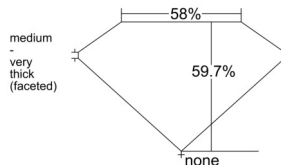

GIA®

FACSIMILE

GIA REPORT

7541403716

Verify this report at GIA.edu

GIA NATURAL DIAMOND DOSSIER®

January 07, 2026
GIA Report Number 7541403716
Shape and Cutting Style ..... Heart Brilliant
Measurements ..... 4.65 x 5.47 x 3.27 mm

GRADING RESULTS

Carat Weight ..... 0.50 carat
Color Grade ..... E
Clarity Grade VVS1

ADDITIONAL GRADING INFORMATION

Polish ..... Excellent
Symmetry ..... Excellent
Fluorescence ..... Medium Blue
Clarity Characteristics ..... Pinpoint
Inscription(s): GIA 7541403716

PROPORTIONS

Profile not to actual proportions

GRADING SCALES

GIA COLOR SCALE		GIA CLARITY SCALE			
COLORLESS	D	VERY VERY SLIGHTLY INCLUDED	FLAWLESS		
	E		INTERNALLY FLAWLESS		
	F	VERY SLIGHTLY INCLUDED	VVS₁		
	G		VVS₂		
	H		VS₁		
	NEAR COLORLESS	I	VERY SLIGHTLY INCLUDED	VS₂	
		J		SI₁	
		FAINT	K	SLIGHTLY INCLUDED	SI₂
			L		I₁
	M		I₂		
VERT LIGHT	N		INCLUDED	I₃	
	O				
	P				
	Q				
	R				
	S				
LIGHT	T				
	U				
	V				
	W				
X					
Y					
Z