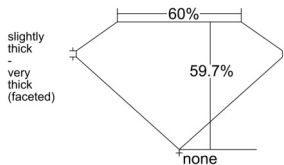

GIA®

FACSIMILE

GIA REPORT

7541884300

Verify this report at GIA.edu

GIA NATURAL DIAMOND DOSSIER®

March 27, 2026
GIA Report Number 7541884300
Shape and Cutting Style ..... Heart Brilliant
Measurements ..... 5.21 x 6.18 x 3.69 mm

GRADING RESULTS

Carat Weight ..... 0.70 carat
Color Grade ..... D
Clarity Grade VVS2

ADDITIONAL GRADING INFORMATION

Polish ..... Very Good
Symmetry ..... Excellent
Fluorescence ..... Faint
Clarity Characteristics..... Pinpoint, Surface Graining
Inscription(s): GIA 7541884300

PROPORTIONS

Profile not to actual proportions

GRADING SCALES

GIA COLOR SCALE		GIA CLARITY SCALE		
NEAR COLORLESS	D	VERY VERY SLIGHTLY INCLUDED	FLAWLESS	
	E		INTERNALLY FLAWLESS	
	F	VERY SLIGHTLY INCLUDED	VVS₁	
	G		VVS₂	
	H		VS₁	
	FAINT	I	SLIGHTLY INCLUDED	VS₂
		J		SI₁
		K	INCLUDED	SI₂
		L		I₁
		M		I₂
VERY LIGHT		N	LIGHT	I₃
	O			
	P			
	Q			
LIGHT	R			
	S			
	T			
	U			
	V			
	W			
	X			
	Y			
	Z