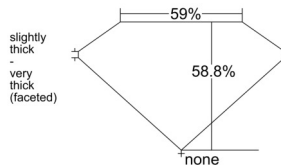

GIA®

FACSIMILE

GIA REPORT 7548672919

Verify this report at GIA.edu

GIA NATURAL DIAMOND DOSSIER®

February 20, 2026
GIA Report Number 7548672919
Shape and Cutting Style ..... Heart Brilliant
Measurements ..... 6.00 x 6.63 x 3.90 mm

GRADING RESULTS

Carat Weight ..... 0.90 carat
Color Grade ..... D
Clarity Grade VS2

ADDITIONAL GRADING INFORMATION

Polish ..... Very Good
Symmetry ..... Very Good
Fluorescence ..... None
Clarity Characteristics ..... Cloud
Inscription(s): GIA 7548672919

PROPORTIONS

Profile not to actual proportions

GRADING SCALES

GIA COLOR SCALE		GIA CLARITY SCALE			
COLORLESS	D	VERY VERY SLIGHTLY INCLUDED	FLAWLESS		
	E		INTERNALLY FLAWLESS		
	F		VS₁		
	NEAR COLORLESS	G	VERY SLIGHTLY INCLUDED	VS₂	
		H		VS₁	
		FANT	I	SLIGHTLY INCLUDED	VS₂
			J		SI₁
	LIGHT	K	INCLUDED	SI₂	
		L		I₁	
		M	INCLUDED	I₂	
N		I₃			
O					
P					
Q					
R					
S					
T					
U					
V					
W					
X					
Y					
Z