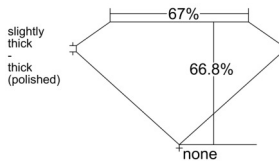

GIA®

FACSIMILE

GIA REPORT 7558105995

Verify this report at GIA.edu

GIA NATURAL DIAMOND DOSSIER®

April 27, 2026
GIA Report Number 7558105995
Shape and Cutting Style ..... **Cut-Cornered Rectangular Modified Brilliant**
Measurements ..... 6.05 x 4.48 x 2.99 mm

GRADING RESULTS

Carat Weight ..... 0.70 carat
Color Grade ..... G
Clarity Grade VS1

ADDITIONAL GRADING INFORMATION

Polish ..... Excellent
Symmetry ..... Very Good
Fluorescence ..... None
Clarity Characteristics..... Crystal, Needle, Pinpoint, Indented Natural

Inscription(s): GIA 7558105995

PROPORTIONS

Profile not to actual proportions

GRADING SCALES

GIA COLOR SCALE		GIA CLARITY SCALE			
COLORLESS	D	VERY VERY SLIGHTLY INCLUDED	FLAWLESS		
	E		INTERNALLY FLAWLESS		
	F	VERY SLIGHTLY INCLUDED	VVS₁		
	G		VVS₂		
	H		VS₁		
	NEAR COLORLESS	I	SLIGHTLY INCLUDED	VS₂	
		J		SI₁	
		FAINT	K	INCLUDED	SI₂
			L		I₁
			M		I₂
VERT LIGHT			N	INCLUDED	I₃
			O		
			P		
	Q				
LIGHT	R				
	S				
	T				
	U				
	V				
	Z