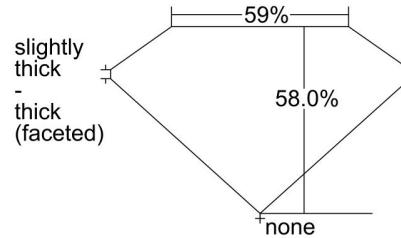

GIA NATURAL DIAMOND GRADING REPORT

 June 11, 2024
 GIA Report Number *****70405
 Shape and Cutting Style Heart Brilliant
 Measurements 7.66 x 8.79 x 5.09 mm

GRADING RESULTS

 Carat Weight 2.01 carat
 Color Grade H
 Clarity Grade VS1

PROPORTIONS

Profile not to actual proportions

CLARITY CHARACTERISTICS

KEY TO SYMBOLS*

- Crystal
- ∖ Needle
- Pinpoint

* Red symbols denote internal characteristics (inclusions). Green or black symbols denote external characteristics (blemishes). Diagram is an approximate representation of the diamond, and symbols shown indicate type, position, and approximate size of clarity characteristics. All clarity characteristics may not be shown. Details of finish are not shown.